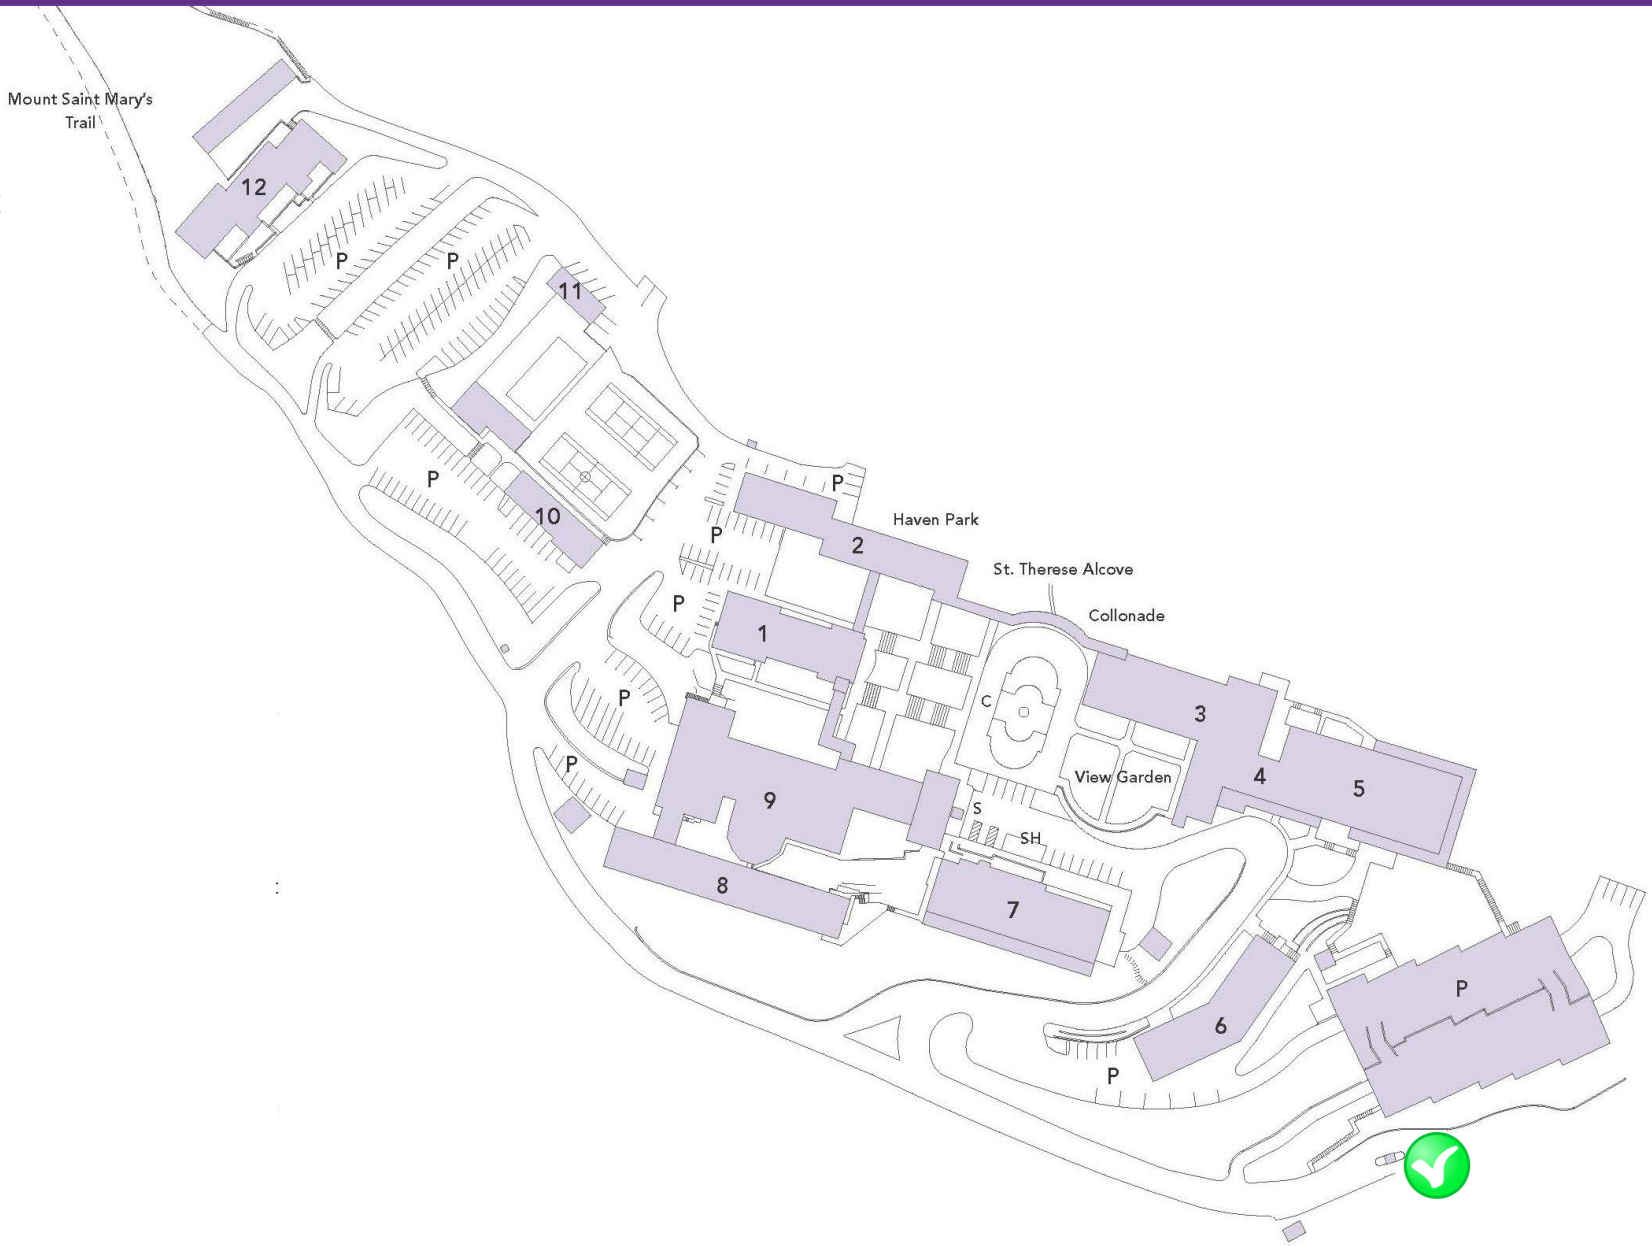

CHALON

Campus Entry Points

 **Open Entry Point**

 **Closed Entry Point**

DOHENY

Campus Entry Points

 **Open Entry Point**

 **Closed Entry Point**

Note: Ken Skinner Parking Pavilion will be opened as needed. Please check the main gate and AAA lot first.