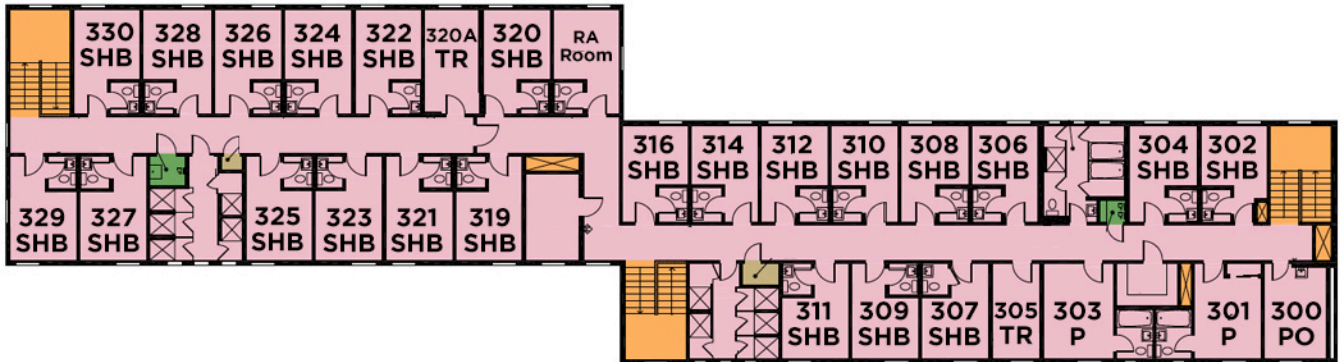

ROSSITER HALL
1st FLOOR
(MALE HOUSING)

LD - Large Double

ROSSITER HALL
2nd FLOOR

SHB - Single Half Bath

P - Private

PO - Porch Room

LD - Large Double

ROSSITER HALL

3rd FLOOR

SHB - Single Half Bath

P - Private

PO - Porch Room

TR - Triple