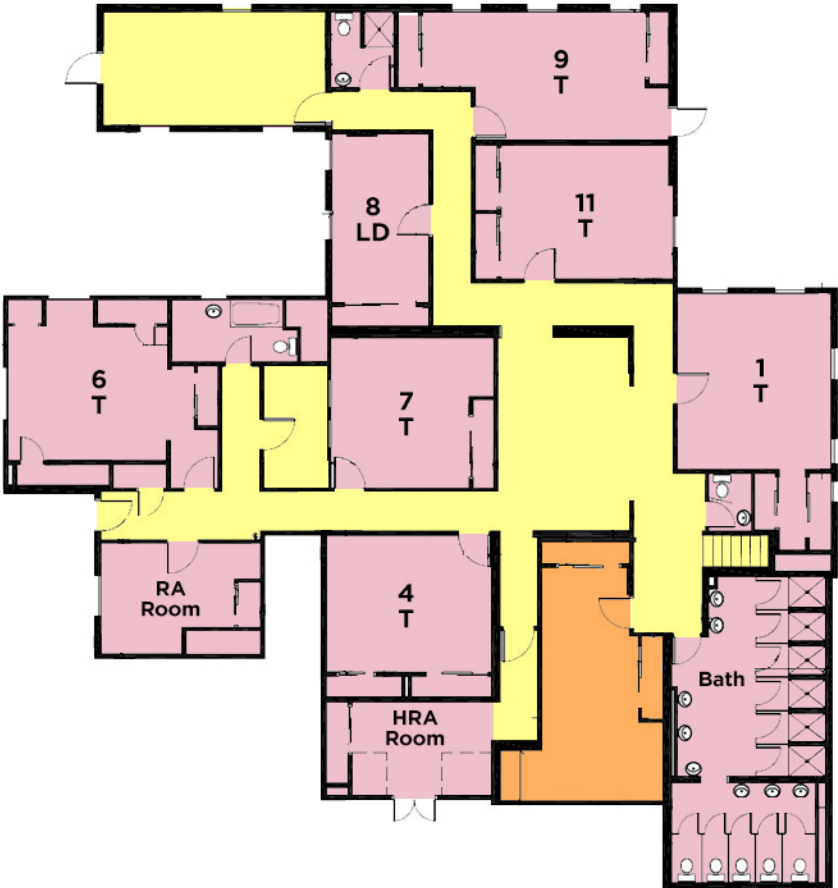

10 CHESTER PLACE
BUILDING 8.5
FLOOR 2

LD - Large Double
T - Triple