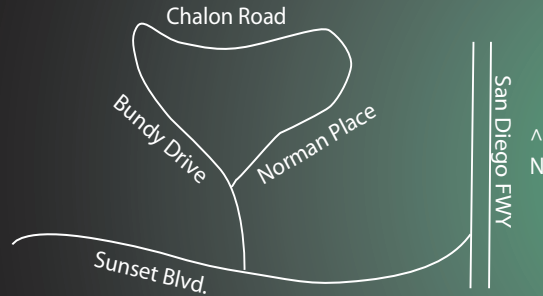

Material Success

Valerie Wilcox Linda Smith Connie DK Lane Gina Herrera

Opening Reception: Sunday Sept. 11, 2016
3-5pm

Mount Saint Mary's University
José Drudis-Biada Art Gallery

Mount Saint Mary's University
José Drudis-Biada Art Gallery
12001 Chalon Road
Los Angeles, CA 90049
310-954-4360

www.msmu.edu/resources-culture/art-gallery/

From the 405 Fwy:
1 mile West on Sunset Blvd; North
On Bundy to Norman Place > Chalon Road
Please Leave Campus via Bundy
Free Parking

Material Success

Valerie Wilcox Linda Smith
Connie DK Lane Gina Herrera

Opening Reception:
Sunday Sept. 11, 2016 , 3-5pm

Exhibit :
Sept. 13- Oct. 8, 2016

Gallery hours:
Mon.- Thurs. and Sat., 12-5pm